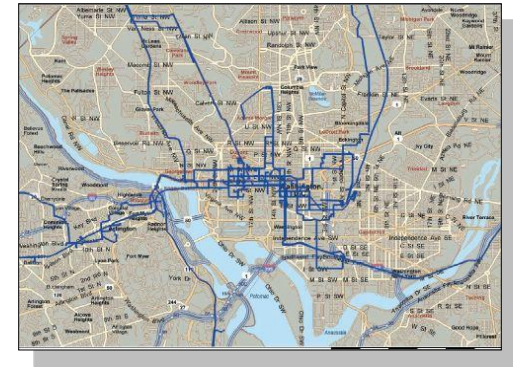

Because fiber is
not ubiquitous...