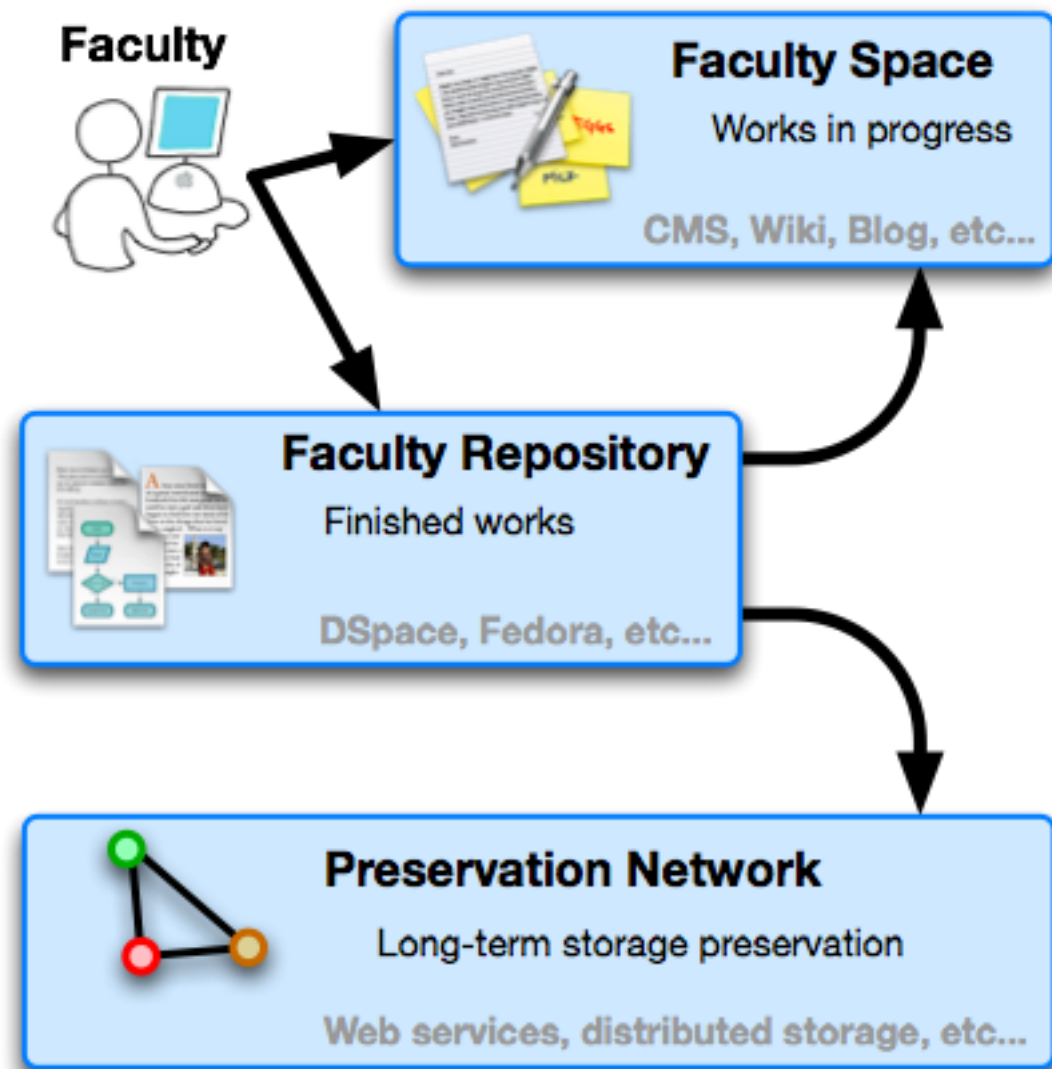

Enablers

DSpace
Fedora
ADORE
SAKAI
Open Journal System
Eprints
Dpubs

Middleware

Shibboleth
OAI-PMH
Storage Resource Broker (SRB)
Preservation Software
Workflow
Directory Services

Network & Computing

Internet / Internet 2
Tigre / Learn
Storage / Server Systems

Texas Digital Library Projects

5

Faculty Archive Repository

Architectural Components

Preservation Network

Preservation Network

Common Submission System for ETDs

Submission Prototype