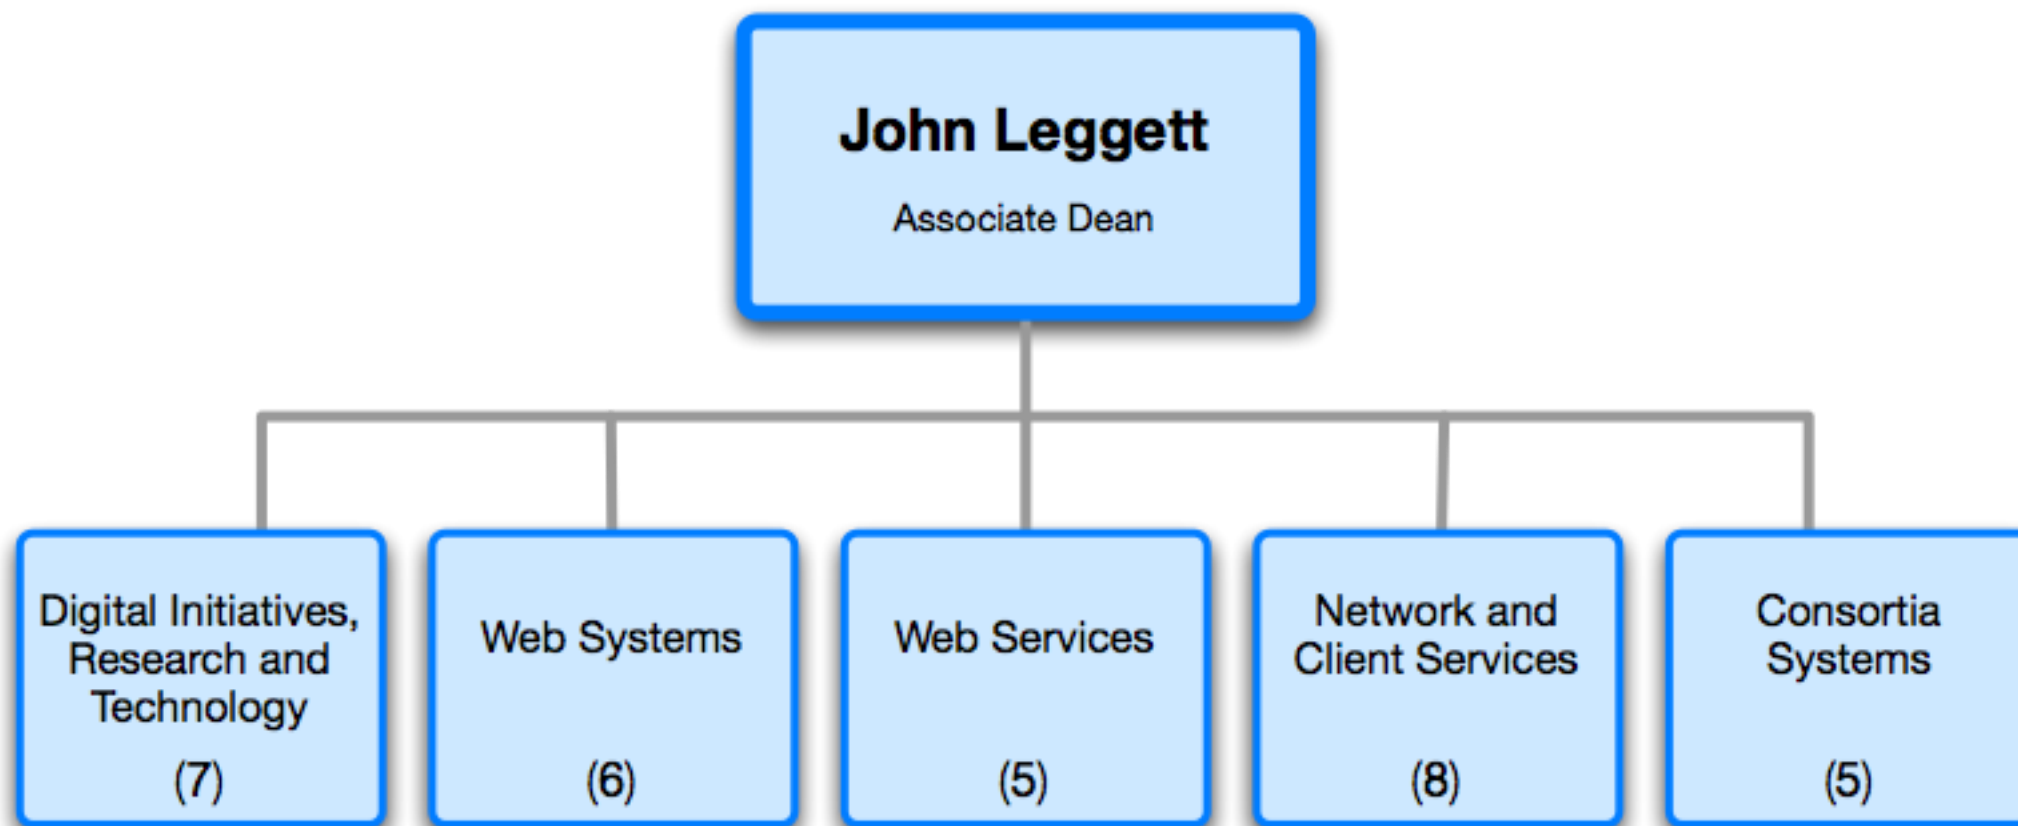

Organization