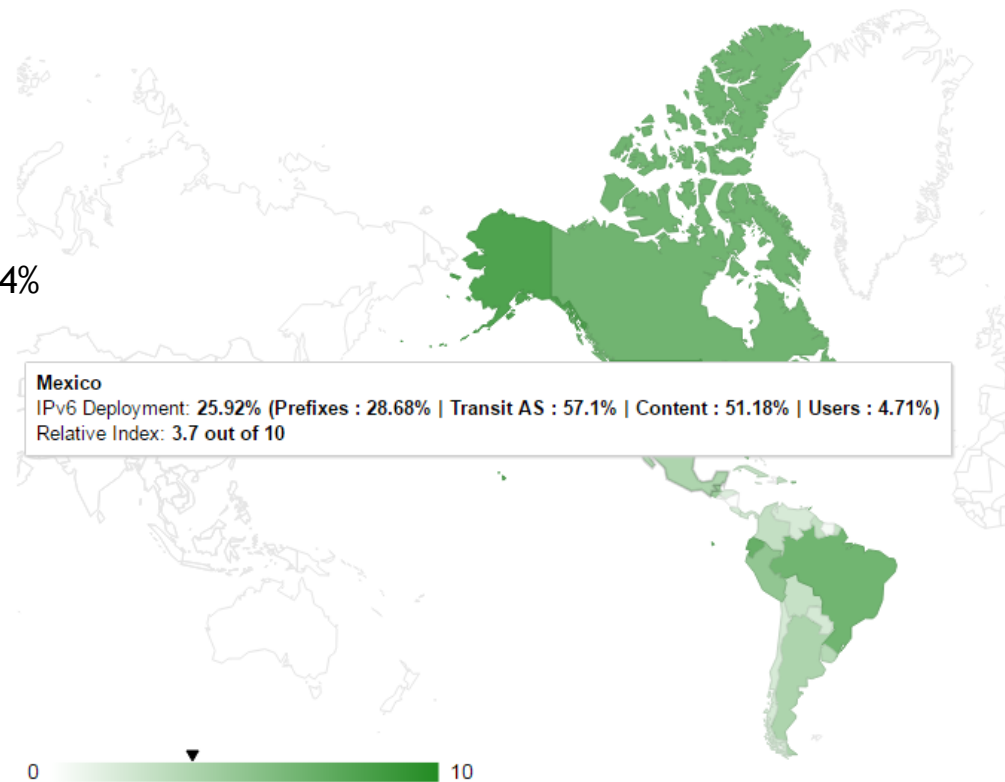

## Display global data

World | Africa | Asia | America | Europe | Oceania

Northern America | Central America | South America | Caribbean

IPv6 Deployment: 25.92%

Prefixes: 28.68%

Transit AS: 57.1%

- IPv6 transit AS: 53.17%
- IPv6 enabled Transit AS: 72.84%

Content: 51.18%

Users: 4.71%

- Estimation: 2.7M IPv6 users

Imagen tomada de <http://6lab.cisco.com/stats/>

# ¿Asignación de direcciones?